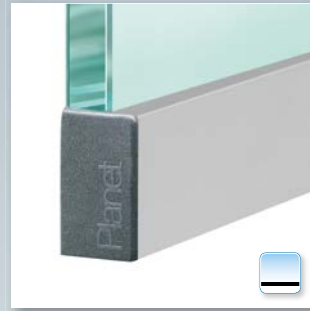

Planet KG-U → 16,5 x 28 mm | ↓ 18 mm | ≤ 48 dB

Main features

- Seal height up to ↓ 18 mm
- Acoustic insulation up to ≤ 48 dB in case of an optimal sealing
- For one and double leaf folding all-glass doors, with a glass thickness from 12 mm
- Planet KG-U with UV-pasted from the bottom glass edge (handed over by customer)
- Planet drop-down seal cemented in U protection profile
- Unilateral and soundless release, silent seal
- Due to parallel drop-down no trailing on the floor
- Automatic compensation at inclined floors
- High-grade silicone lip, simple lift height adjustment
- Can be shortened up to the next shorter length on stock
- 7 years warranty

Surfaces

- Protection profile silver anodised EV1
- Protection profile stainless steel satin anodised (option)

Door types with Planet KG-U

More functions

Technical specifications

Profile material	aluminum, → 16,5 x 28 mm, silver anodised EV1 or stainless steel satin anodised
Seal profile	high-grade silicone or high-grade self-extinguishing silicone
Seal height	up to ↓ 18 mm
Sound absorption value	up to ≤ 48 dB at 7 mm space to the floor; up to ≤ 46 dB at 14 mm space to the floor
Lift height adjustment	on the release knob with an Allen key 3 mm
Lengths in stock	459, 584, 709, 834, 959, 1084, 1209, 1334, 1459 mm
Special lengths	on request up to 6000 mm, sliding doors up to 1600 mm
Release	unilaterally on hinge side
Can be shortened	up to the maximum of 125 mm
Fastening	to be glued
Frame protector plate	stainless, hammer fixed, 20 x 20 mm
Test approvals	on request

Planet KG-U, UV-pasted from the bottom on glass door

Planet KG-U, UV-pasted from the bottom on glass door, release side

Planet KG-U, with cover plate

Option: Planet KG-U, bevel lip for **uneven floors**

Accessories: Planet frame protector plate, type 1 (stainless), 20 x 20 mm