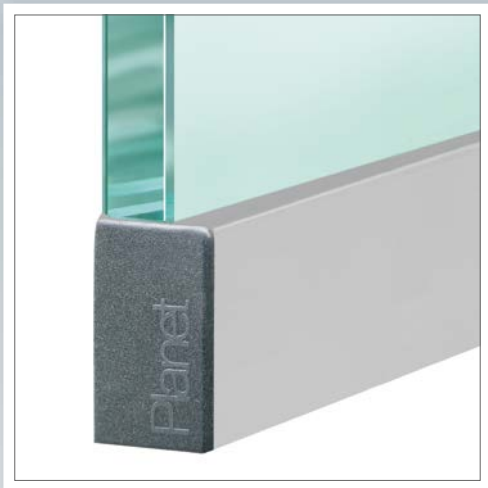

Planet KG-U → 16,5 x 28 mm | ↓ 18 mm | ≤ 48 dB

Main features

- Seal height up to ↓ 18 mm
- Acoustic insulation up to ≤ 48 dB in case of an optimal sealing
- For one and double leaf folding all-glass doors, with a glass thickness from 12 mm
- Planet KG-U with UV-pasted from the bottom glass edge (handed over by customer)
- Planet drop-down seal cemented in U protection profile
- Unilateral and soundless release, silent seal
- Due to parallel drop-down no trailing on the floor
- Automatic compensation at inclined floors
- High-grade silicone lip, simple lift height adjustment
- Can be shortened up to the next shorter length on stock
- 7 years warranty

Surfaces

- Protection profile silver anodised EV1
- Protection profile stainless steel satin anodised (option)

Door types with Planet KG-U

More functions

Technical specifications

Profile material	aluminum, → 16,5 x 28 mm, silver anodised EV1 or stainless steel satin anodised
Seal profile	high-grade silicone or high-grade self-extinguishing silicone
Seal height	up to ↓ 18 mm
Sound absorption value	up to ≤ 48 dB at 7 mm space to the floor; up to ≤ 46 dB at 14 mm space to the floor
Lift height adjustment	on the release knob with an Allen key 3 mm
Lengths in stock	459, 584, 709, 834, 959, 1084, 1209, 1334, 1459 mm
Special lengths	on request up to 6000 mm, sliding doors up to 1600 mm
Release	unilaterally on hinge side
Can be shortened	up to the maximum of 125 mm
Fastening	to be glued
Frame protector plate	stainless, hammer fixed, 20 x 20 mm
Test approvals	on request

Planet KG-U, UV-pasted from the bottom on glass door

Planet KG-U, UV-pasted from the bottom on glass door, release side

Planet KG-U, with cover plate

Option: Planet KG-U, bevel lip for **uneven floors**

Accessories: Planet frame protector plate, type 1 (stainless), 20 x 20 mm