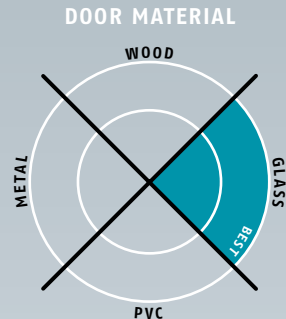

Planet KG-U → 16,5 x 28 mm | ↓ 18 mm | ≤ 48 dB

Main features

- Seal height up to ↓ 18 mm
- Acoustic insulation up to ≤ 48 dB in case of an optimal sealing
- For one and double leaf folding all-glass doors, with a glass thickness from 12 mm
- Planet KG-U with UV-pasted from the bottom glass edge (handed over by customer)
- Planet drop-down seal cemented in U protection profile
- Unilateral and soundless release, silent seal
- Due to parallel drop-down no trailing on the floor
- Automatic compensation at inclined floors
- High-grade silicone lip, simple lift height adjustment
- Can be shortened up to the next shorter length on stock
- 7 years warranty

Versions / options

- Planet KG-U → RD ≤ 48 dB, smoke-shielding
- Planet KG-U → FH+RD ≤ 48 dB, fire-retardant + smoke-shielding
- Option bevel lip ≤ 44 dB, up to ↓ 22 mm, for uneven floors
- Special versions on request

Surfaces

- Protection profile silver anodised EV1
- Protection profile stainless steel satin anodised (option)

Door types with Planet KG-U

More functions

Technical specifications

Profile material	aluminum, → 16,5 x 28 mm, silver anodised EV1 or stainless steel satin anodised
Seal profile	high-grade silicone or high-grade self-extinguishing silicone
Seal height	up to ↓ 18 mm
Sound absorption value	up to ≤ 48 dB at 7 mm space to the floor; up to ≤ 46 dB at 14 mm space to the floor
Lift height adjustment	on the release knob with an Allen key 3 mm
Lengths in stock	459, 584, 709, 834, 959, 1084, 1209, 1334, 1459 mm
Special lengths	on request up to 6000 mm, sliding doors up to 1600 mm
Release	unilaterally on hinge side
Can be shortened	up to the maximum of 125 mm
Fastening	to be glued
Frame protector plate	stainless, hammer fixed, 20 x 20 mm
Test approvals	on request