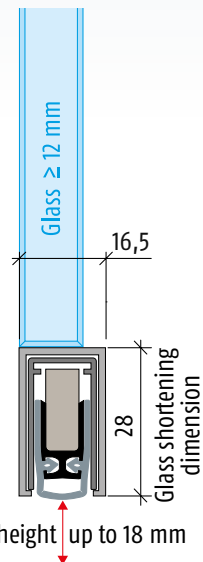

Planet KG-U → 16,5 x 28 mm | ↓ 18 mm | ≤ 48 dB

Main features

- Seal height up to ↓ 18 mm
- Acoustic insulation up to ≤ 48 dB in case of an optimal sealing
- For one and double leaf folding all-glass doors, with a glass thickness from 12 mm
- Planet KG-U with UV-pasted from the bottom glass edge (handed over by customer)
- Planet drop-down seal cemented in U protection profile
- Unilateral and soundless release, silent seal
- Due to parallel drop-down no trailing on the floor
- Automatic compensation at inclined floors
- High-grade silicone lip, simple lift height adjustment
- Can be shortened up to the next shorter length on stock
- 7 years warranty

Versions / options

- Planet KG-U → RD ≤ 48 dB, smoke-shielding
- Planet KG-U → FH+RD ≤ 48 dB, fire-retardant + smoke-shielding
- Option bevel lip ≤ 44 dB, up to ↓ 22 mm, for uneven floors
- Special versions on request

Surfaces

- Protection profile silver anodised EV1
- Protection profile stainless steel satin anodised (option)

Door types with Planet KG-U

More functions

Technical specifications

Profile material	aluminum, → 16,5 x 28 mm, silver anodised EV1 or stainless steel satin anodised
Seal profile	high-grade silicone or high-grade self-extinguishing silicone
Seal height	up to ↓ 18 mm
Sound absorption value	up to ≤ 48 dB at 7 mm space to the floor; up to ≤ 46 dB at 14 mm space to the floor
Lift height adjustment	on the release knob with an Allen key 3 mm
Lengths in stock	459, 584, 709, 834, 959, 1084, 1209, 1334, 1459 mm
Special lengths	on request up to 6000 mm, sliding doors up to 1600 mm
Release	unilaterally on hinge side
Can be shortened	up to the maximum of 125 mm
Fastening	to be glued
Frame protector plate	stainless, hammer fixed, 20 x 20 mm
Test approvals	on request