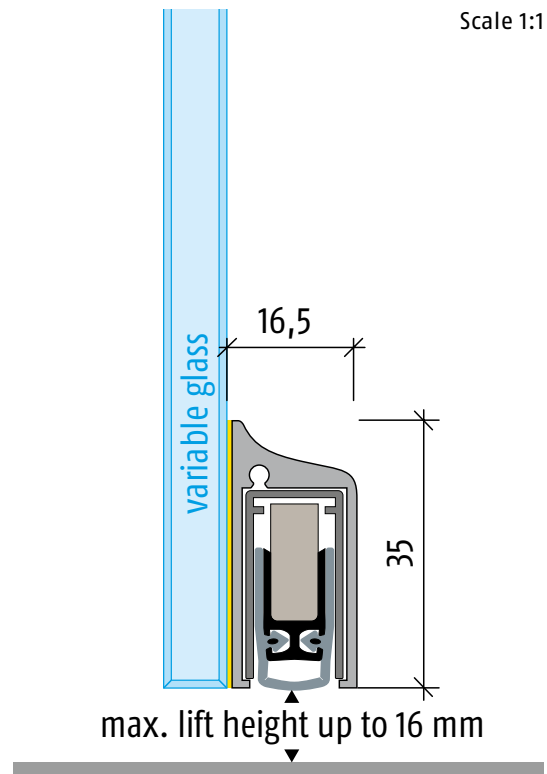

Planet KG-SM-Set

Profile dimension 16,5×35 mm

For 1 and double-wing / folding all-glass doors

Main features

- lift height 16 mm
- very easy installation with a set of adhesive tapes
- for new and already existing doors
- elegant and architectural design solution
- sound protection
- high-grade silicone round-lip, simple lift height adjustment
- unilateral release with parallel drop-down
- automatic compensation at inclined floor
- can be shortened to the next shorter length in stock
- appropriate for left-hand and right-hand doors
- warranty 7 years

Lengths

- 709, 834, 959, 1084, 1209 and 1334 mm

Surfaces

- Protection profile colorless anodized EV1
- Protection profile similar to Niro mat anodized

Assembly

1. Cover the glass with the aluminum foil
2. Paste the Planet drop-down seal with construction cement in the protection profile
3. Paste the complete KG-SM drop-down seal on the part of glass equipped with the aluminum foil

Complete Planet KG-SM-Set

Planet KG-SM-Set

Profile dimension 16,5×35 mm

For 1 and double-wing / folding all-glass doors

Order specification EV1 colorless anodized

- Planet KG-SM 709 mm
Part number 38 071-SM
- Planet KG-SM 834 mm
Part number 38 084-SM
- Planet KG-SM 959 mm
Part number 38 096-SM
- Planet KG-SM 1084 mm
Part number 38 109-SM
- Planet KG-SM 1209 mm
Part number 38 121-SM
- Planet KG-SM 1334 mm
Part number 38 134-SM

■ Packaging unit: 1 piece

Order specification similar to Niro mat anodized

- Planet KG-SM 709 mm
Part number 38 071-SMX
- Planet KG-SM 834 mm
Part number 38 084-SMX
- Planet KG-SM 959 mm
Part number 38 096-SMX
- Planet KG-SM 1084 mm
Part number 38 109-SMX
- Planet KG-SM 1209 mm
Part number 38 121-SMX
- Planet KG-SM 1334 mm
Part number 38 134-SMX