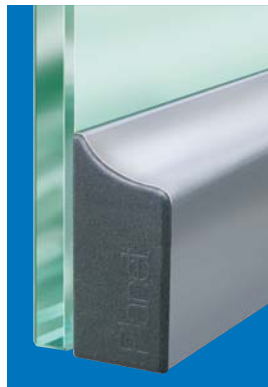

Planet KG-SM, with cover plate

lock side