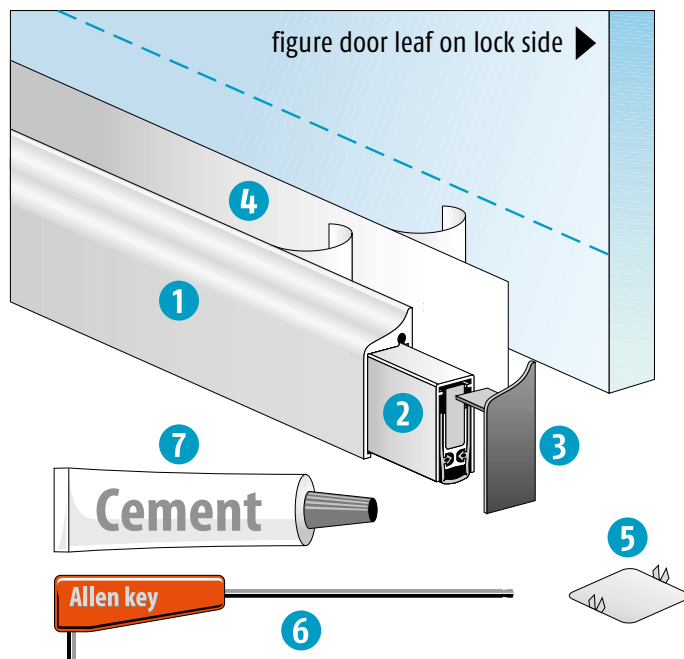

hinge side

Planet KG-SM, laterally pasted on **glass door**

lock side

Planet KG-SM, with cover plate

lock side

Planet KG-SM, laterally pasted on **wooden door**

lock side

Planet KG-SM, laterally pasted on **metal door**

Assembly instructions Planet KG-SM-Set

- 1 Protection profile with prepared double-adhesive tape
- 2 Planet KG drop-down seal
- 3 Protection profile for cover plates (DIN left / DIN right)
- 4 Aluminum colored foil
- 5 Stopping plate
- 6 Allen key
- 7 Installation cement