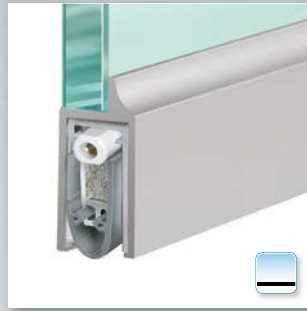

Planet KG-D8 | D10

→ 16,5 x 28 / 35 mm | ↓ 18 mm | ≤ 48 dB

Main features

- Seal height up to ↓ 18 mm
- Acoustic insulation up to ≤ 48 dB in case of an optimal sealing
- For one and double leaf folding all-glass doors, with a glass thickness of 8 to 10 mm
- Planet KG-D8 | D10 with UV-pasted from the bottom glass edge (handed over by customer)
- Appropriate for functional doors
- Planet drop-down seal cemented in D8 / D10 protection profile
- Unilateral and soundless release, silent seal
- Due to parallel drop-down no trailing on the floor
- Automatic compensation at inclined floors
- High-grade silicone lip, simple lift height adjustment
- Can be shortened up to the next shorter length on stock
- 7 years warranty

Surfaces

- Protection profile **silver anodised EV1**
- Protection profile **stainless steel satin anodised (option)**

Door types with Planet KG-D8 | D10

More functions

Technical specifications

| | |
|------------------------|---|
| Profile material | aluminum, → 16,5 x 28 mm, silver anodised EV1 or stainless steel satin anodised |
| Seal profile | high-grade silicone or high-grade self-extinguishing silicone |
| Seal height | up to ↓ 18 mm |
| Sound absorption value | up to ≤ 48 dB at 7 mm space to the floor; up to ≤ 46 dB at 14 mm space to the floor |
| Lift height adjustment | on the release knob with an Allen key 3 mm |
| Lengths in stock | 459, 584, 709, 834, 959, 1084, 1209, 1334, 1459 mm |
| Special lengths | on request up to 6000 mm, sliding doors up to 1600 mm |
| Release | unilaterally on hinge side |
| Can be shortened | up to the maximum of 125 mm |
| Fastening | to be glued |
| Frame protector plate | stainless, hammer fixed, 20 x 20 mm |
| Test approvals | on request |

Planet KG-D8 | D10, UV-pasted from the bottom on glass door

Planet KG-D8 | D10, UV-pasted from the bottom on glass door, release side

Planet KG-D8 | D10, with cover plate

Option: Planet KG-D8 | D10, bevel lip for **uneven floors**