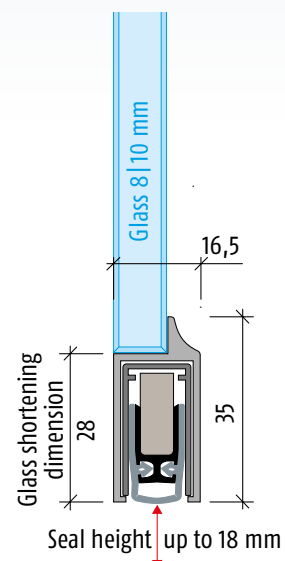

Planet KG-D8 | D10

→ 16,5 x 28 / 35 mm | ↓ 18 mm | ≤ 48 dB

Main features

- Seal height up to ↓ 18 mm
- Acoustic insulation up to ≤ 48 dB in case of an optimal sealing
- For one and double leaf folding all-glass doors, with a glass thickness of 8 to 10 mm
- Planet KG-D8 | D10 with UV-pasted from the bottom glass edge (handed over by customer)
- Appropriate for functional doors
- Planet drop-down seal cemented in D8 / D10 protection profile
- Unilateral and soundless release, silent seal
- Due to parallel drop-down no trailing on the floor
- Automatic compensation at inclined floors
- High-grade silicone lip, simple lift height adjustment
- Can be shortened up to the next shorter length on stock
- 7 years warranty

Surfaces

- Protection profile **silver anodised EV1**
- Protection profile **stainless steel satin anodised (option)**

Door types with Planet KG-D8 | D10

More functions

Technical specifications

| | |
|------------------------|---|
| Profile material | aluminum, → 16,5 x 28 mm, silver anodised EV1 or stainless steel satin anodised |
| Seal profile | high-grade silicone or high-grade self-extinguishing silicone |
| Seal height | up to ↓ 18 mm |
| Sound absorption value | up to ≤ 48 dB at 7 mm space to the floor; up to ≤ 46 dB at 14 mm space to the floor |
| Lift height adjustment | on the release knob with an Allen key 3 mm |
| Lengths in stock | 459, 584, 709, 834, 959, 1084, 1209, 1334, 1459 mm |
| Special lengths | on request up to 6000 mm, sliding doors up to 1600 mm |
| Release | unilaterally on hinge side |
| Can be shortened | up to the maximum of 125 mm |
| Fastening | to be glued |
| Frame protector plate | stainless, hammer fixed, 20 x 20 mm |
| Test approvals | on request |