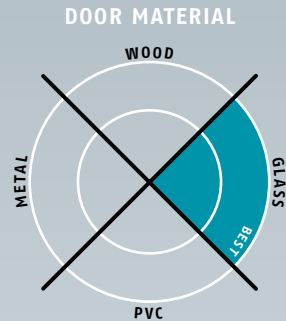

Planet KG-D8 | D10

→ 16,5 x 28 / 35 mm | ↓ 18 mm | ≤ 48 dB

Main features

- Seal height up to ↓ 18 mm
- Acoustic insulation up to ≤ 48 dB in case of an optimal sealing
- For one and double leaf folding all-glass doors, with a glass thickness of 8 to 10 mm
- Planet KG-D8 | D10 with UV-pasted from the bottom glass edge (handed over by customer)
- Appropriate for functional doors
- Planet drop-down seal cemented in D8 / D10 protection profile
- Unilateral and soundless release, silent seal
- Due to parallel drop-down no trailing on the floor
- Automatic compensation at inclined floors
- High-grade silicone lip, simple lift height adjustment
- Can be shortened up to the next shorter length on stock
- 7 years warranty

Versions / options

- Planet KG-D8 | D10 → RD ≤ 48 dB, smoke-shielding
- Planet KG-D8 | D10 → FH+RD ≤ 48 dB, fire-retardant + smoke-shielding
- Option **bevel lip** ≤ 44 dB, up to ↓ 22 mm, for uneven floors 
- Special versions on request

Surfaces

- Protection profile **silver anodised EV1**
- Protection profile **stainless steel satin anodised (option)**

Door types with Planet KG-D8 | D10

More functions

Technical specifications

| | |
|------------------------|---|
| Profile material | aluminum, → 16,5 x 28 mm, silver anodised EV1 or stainless steel satin anodised |
| Seal profile | high-grade silicone or high-grade self-extinguishing silicone |
| Seal height | up to ↓ 18 mm |
| Sound absorption value | up to ≤ 48 dB at 7 mm space to the floor; up to ≤ 46 dB at 14 mm space to the floor |
| Lift height adjustment | on the release knob with an Allen key 3 mm |
| Lengths in stock | 459, 584, 709, 834, 959, 1084, 1209, 1334, 1459 mm |
| Special lengths | on request up to 6000 mm, sliding doors up to 1600 mm |
| Release | unilaterally on hinge side |
| Can be shortened | up to the maximum of 125 mm |
| Fastening | to be glued |
| Frame protector plate | stainless, hammer fixed, 20 x 20 mm |
| Test approvals | on request |