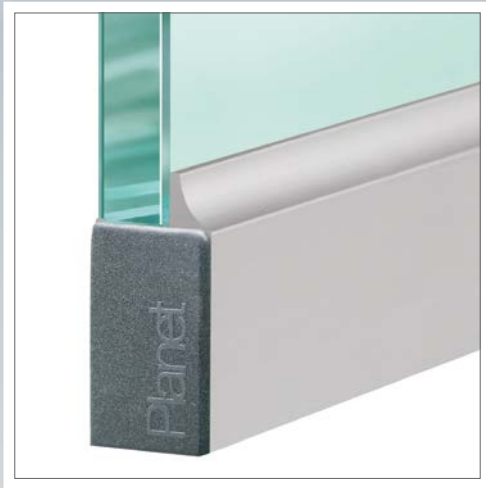

Planet KG-D8 | D10

→ 16,5 x 28 / 35 mm | ↓ 18 mm | ≤ 48 dB

Main features

- Seal height up to ↓ 18 mm
- Acoustic insulation up to ≤ 48 dB in case of an optimal sealing
- For one and double leaf folding all-glass doors, with a glass thickness of 8 to 10 mm
- Planet KG-D8 | D10 with UV-pasted from the bottom glass edge (handed over by customer)
- Appropriate for functional doors
- Planet drop-down seal cemented in D8 / D10 protection profile
- Unilateral and soundless release, silent seal
- Due to parallel drop-down no trailing on the floor
- Automatic compensation at inclined floors
- High-grade silicone lip, simple lift height adjustment
- Can be shortened up to the next shorter length on stock
- 7 years warranty

Versions / options

- Planet KG-D8 | D10 → RD ≤ 48 dB, smoke-shielding
- Planet KG-D8 | D10 → FH+RD ≤ 48 dB, fire-retardant + smoke-shielding
- Option **bevel lip** ≤ 44 dB, up to ↓ 22 mm, for uneven floors 
- Special versions on request

Surfaces

- Protection profile **silver anodised EV1**
- Protection profile **stainless steel satin anodised (option)**

Door types with Planet KG-D8 | D10

More functions

Technical specifications

| | |
|------------------------|---|
| Profile material | aluminum, → 16,5 x 28 mm, silver anodised EV1 or stainless steel satin anodised |
| Seal profile | high-grade silicone or high-grade self-extinguishing silicone |
| Seal height | up to ↓ 18 mm |
| Sound absorption value | up to ≤ 48 dB at 7 mm space to the floor; up to ≤ 46 dB at 14 mm space to the floor |
| Lift height adjustment | on the release knob with an Allen key 3 mm |
| Lengths in stock | 459, 584, 709, 834, 959, 1084, 1209, 1334, 1459 mm |
| Special lengths | on request up to 6000 mm, sliding doors up to 1600 mm |
| Release | unilaterally on hinge side |
| Can be shortened | up to the maximum of 125 mm |
| Fastening | to be glued |
| Frame protector plate | stainless, hammer fixed, 20 x 20 mm |
| Test approvals | on request |