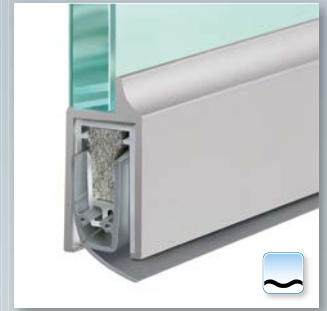

Planet KG-D8 | D10

→ 16,5 x 28 / 35 mm | ↓ 18 mm | ≤ 48 dB

Main features

- Seal height up to ↓ 18 mm
- Acoustic insulation up to ≤ 48 dB in case of an optimal sealing
- For one and double leaf folding all-glass doors, with a glass thickness of 8 to 10 mm
- Planet KG-D8 | D10 with UV-pasted from the bottom glass edge (handed over by customer)
- Appropriate for functional doors
- Planet drop-down seal cemented in D8 / D10 protection profile
- Unilateral and soundless release, silent seal
- Due to parallel drop-down no trailing on the floor
- Automatic compensation at inclined floors
- High-grade silicone lip, simple lift height adjustment
- Can be shortened up to the next shorter length on stock
- 7 years warranty

Surfaces

- Protection profile **silver anodised EV1**
- Protection profile **stainless steel satin anodised (option)**

Door types with Planet KG-D8 | D10

More functions

Technical specifications

| | |
|------------------------|---|
| Profile material | aluminum, → 16,5 x 28 mm, silver anodised EV1 or stainless steel satin anodised |
| Seal profile | high-grade silicone or high-grade self-extinguishing silicone |
| Seal height | up to ↓ 18 mm |
| Sound absorption value | up to ≤ 48 dB at 7 mm space to the floor; up to ≤ 46 dB at 14 mm space to the floor |
| Lift height adjustment | on the release knob with an Allen key 3 mm |
| Lengths in stock | 459, 584, 709, 834, 959, 1084, 1209, 1334, 1459 mm |
| Special lengths | on request up to 6000 mm, sliding doors up to 1600 mm |
| Release | unilaterally on hinge side |
| Can be shortened | up to the maximum of 125 mm |
| Fastening | to be glued |
| Frame protector plate | stainless, hammer fixed, 20 x 20 mm |
| Test approvals | on request |

Planet KG-D8 | D10, UV-pasted from the bottom on glass door

Planet KG-D8 | D10, UV-pasted from the bottom on glass door, release side

Planet KG-D8 | D10, with cover plate

Option: Planet KG-D8 | D10, bevel lip for **uneven floors**